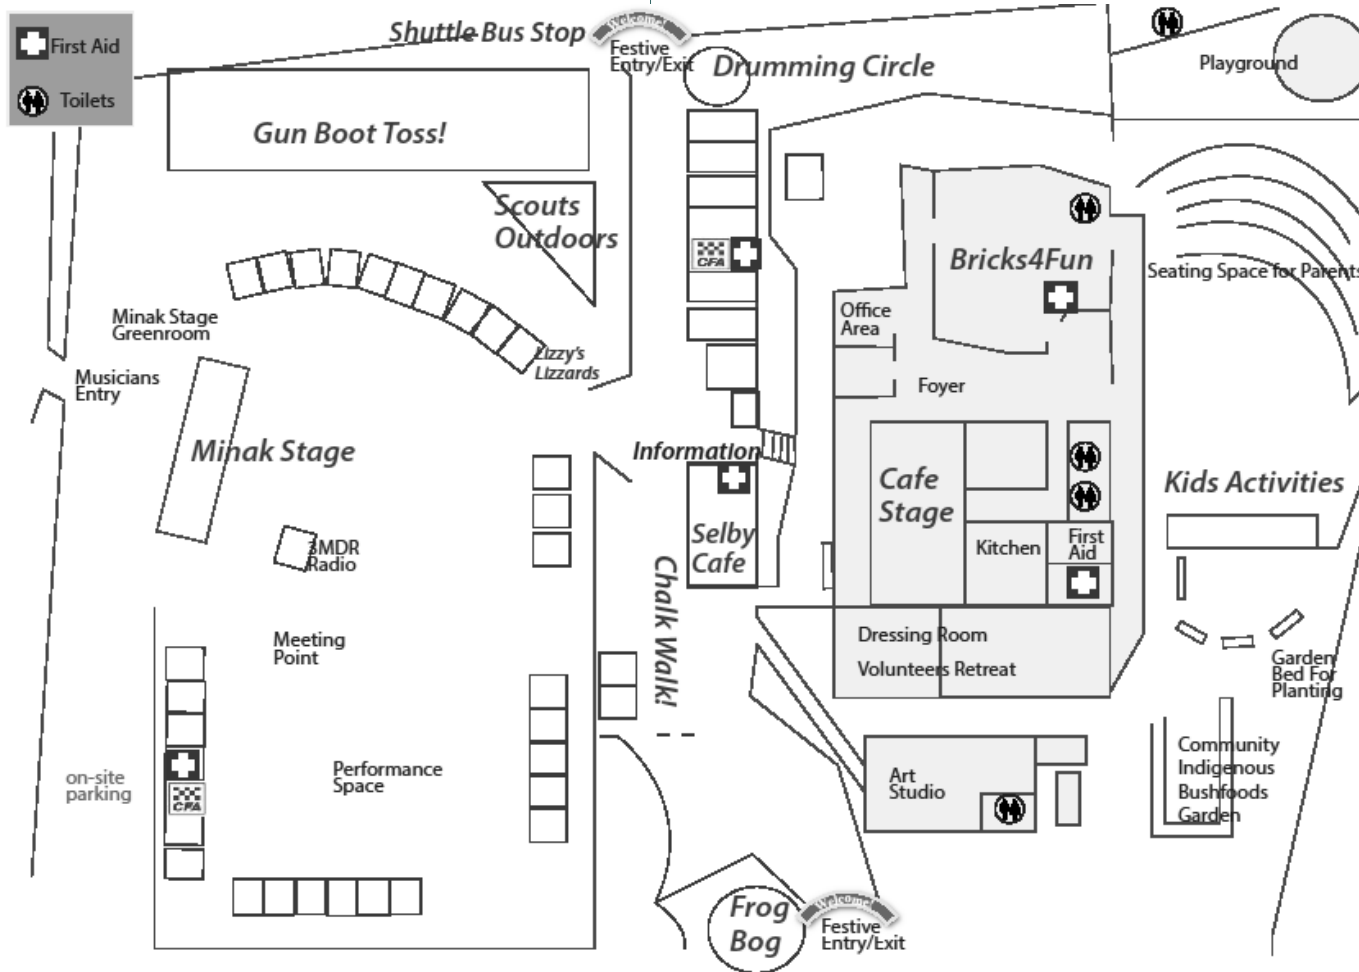

PERFORMANCE

SPACE

- 11.30AM ZUMBA DEMO
1.00PM KARATE
1.30PM TAI CHI
2.00PM DREAMTIME STORY
2.30PM CHINESE TEA
CEREMONY

LIZZY'S
LIZZARDS

1.30-4.30PM
ON MINAK RESERVE

SelbyFest 2016

'GOING BUSH'

MINAK NATURE TRAIL WALKS
HOURLY FROM 12.00-4.00PM
FROM: MEETING POINT
MINAK RESERVE

BRICKS4FUN
CHILDCARE AREA & AMPITHEATRE
2.00-5.00PM

CHALK WALK DOWN THE MAIN
DRIVEWAY ALL DAY

Selbyfest's World Famous
 er... first ever but, much feared ^{loved}

GUMBOOT TOSS!!

12:00, 1:30 and 3:30
 Champions announced at 4.30pm

Throw a boot and raise some loot!

\$1 per throw or \$2 for 3 throws

All Ages can play!

Super Splashers - ages 3 to 8

Super Splashers Special: first 3 throws FREE
 then 50c each/or 3 for \$1

Mud Stompers - ages 9 to 15

Footware Flingers - 16 to 91

11.30-12.30pm Full Circle Drumming
2.00- 3.00pm Drumming Circle & W/shop